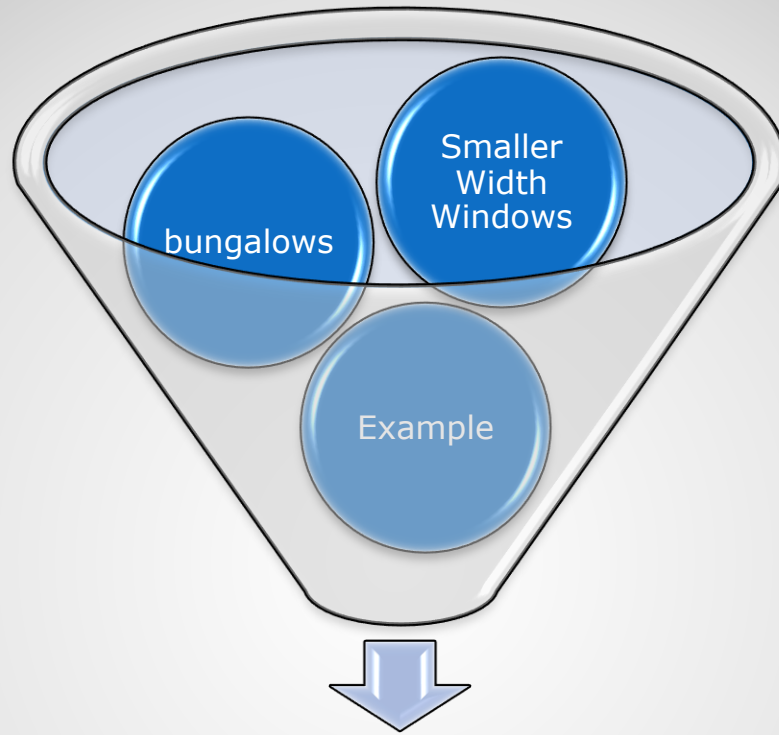

# Casement Windows

## Rollwin Aluminium's Openable Windows

Casement/ Openable windows are better suited for smaller openings where sliding windows cannot create much openings or bungalows' overlooking beautiful landscaping or scene.

Casement Single Glazed  
Casement Double Glazed  
Casement Eco

**Overview**

Copyright Rollwin Aluminium 2015

Copyright Rollwin Aluminium 2015

Bedroom small window,  
Overlooking beautiful scenes like  
mountain, lakes or green parks

# Applications

Casement/Operable windows provided by us have top and bottom anti wind hinges and deeper frame making it stronger to resist the wind pressure

Double glaze option provides better sound & heat insulation