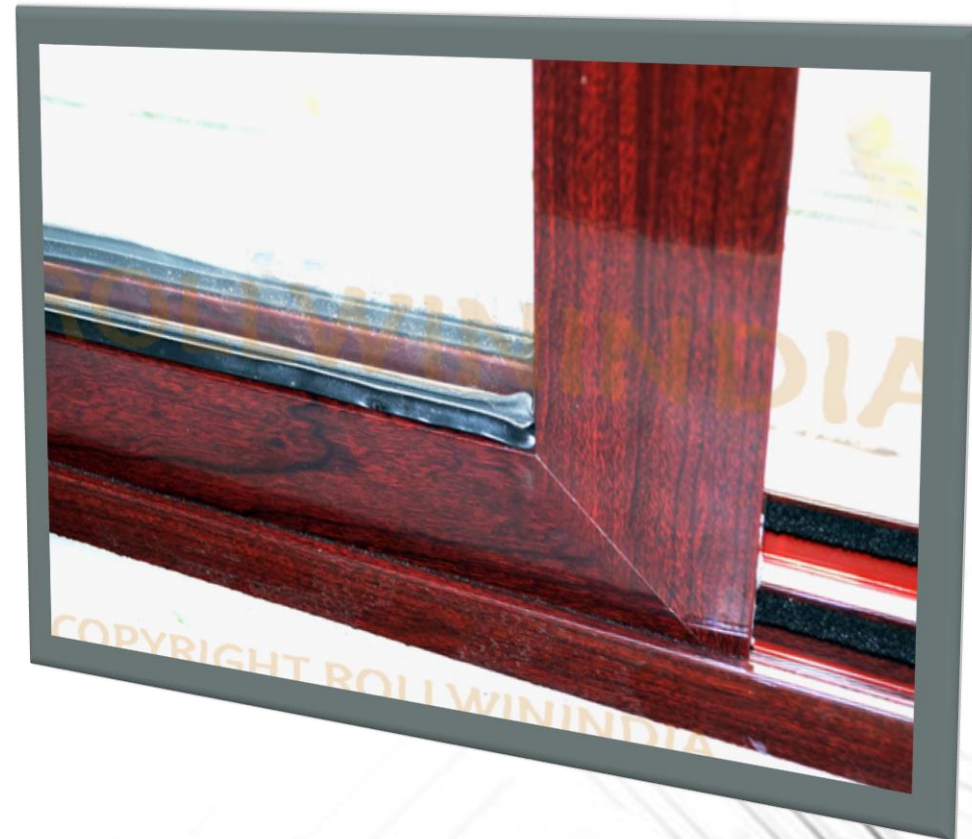

Real Wood Like Finish

Copyright Rollwin Aluminium 2015

Email- sales@rollwinindia.com

Web: www.rollwinindia.com