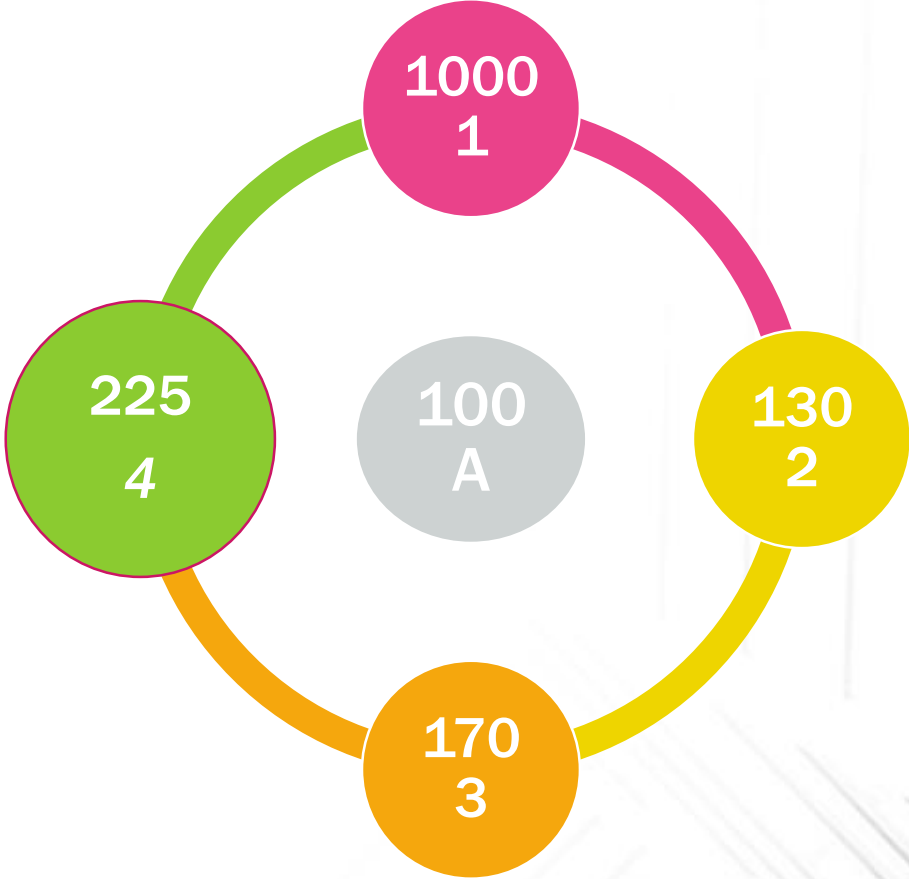

Cost Difference

- 1-Wood Windows
- 2-Powder Coated Aluminium
- 3-Anodized Aluminium
- **4- Wooden Finish Windows**
- A- Base- Uncoated Aluminium Windows